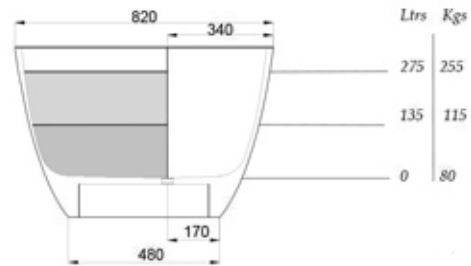

# London DADOquartz Bathtub

1760x820x540mm  
No Overflow

## Product Specification:

Product Code: SBM/061

Base Dimensions: 880x480mm

Size: 1760x820x540mm

Waste to Floor: 105mm

20 - 25mm thick edge • scratch and abrasion resistant • Matt/Gloss finish • No tap holes •

Waste diameter: 50mm • Weight: 80kg • Shipping Mass: 130kg • Packing dimensions: 1860x920x740mm •

Water Capacity: 275L • 25 year Warranty • Colour: White • can take nikki/filler spout with outside plumbing