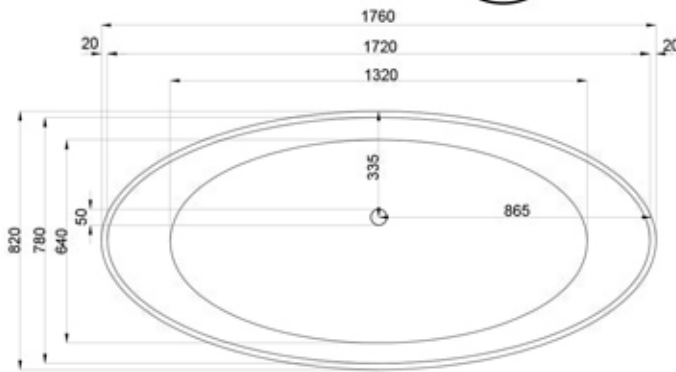

# London DADOquartz Bathtub

1760x820x540mm  
No Overflow

## Product Specification:

Product Code: SBM/061

Base Dimensions: 880x480mm

Size: 1760x820x540mm

Waste to Floor: 105mm

20 - 25mm thick edge • scratch and abrasion resistant • Matt/Gloss finish • No tap holes •

Waste diameter: 50mm • Weight: 80kg • Shipping Mass: 130kg • Packing dimensions: 1860x920x740mm •

Water Capacity: 275L • 25 year Warranty • Colour: White • can take nikki/filler spout with outside plumbing