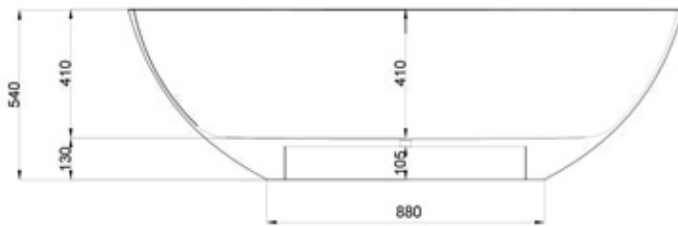

# London DADOquartz Bathtub

1760x820x540mm  
No Overflow

## Product Specification:

Product Code: SBM/061

Base Dimensions: 880x480mm

Size: 1760x820x540mm

Waste to Floor: 105mm

20 - 25mm thick edge • scratch and abrasion resistant • Matt/Gloss finish • No tap holes •

Waste diameter: 50mm • Weight: 80kg • Shipping Mass: 130kg • Packing dimensions: 1860x920x740mm •

Water Capacity: 275L • 25 year Warranty • Colour: White • can take nikki/filler spout with outside plumbing