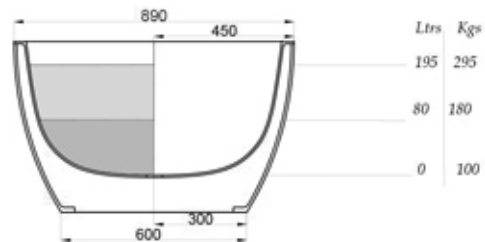

# Maya DADOquartz Bathtub

1710x890x570mm  
No Overflow

## Product Specification:

Product Code: SBM/040

Base Dimensions: 1420x600mm

Size: 1710x890x570mm

Waste to floor: 100mm

60 - 65mm thick edge • scratch and abrasion resistant • Matt/Gloss finish • No tap holes •

Waste diameter: 50mm • Weight: 100kg • Shipping Mass: 150kg • Packing dimensions: 1790x930x690mm •

Water Capacity: 195L • 25 year Warranty • Colour: White

[www.dadobaths.co.za](http://www.dadobaths.co.za)