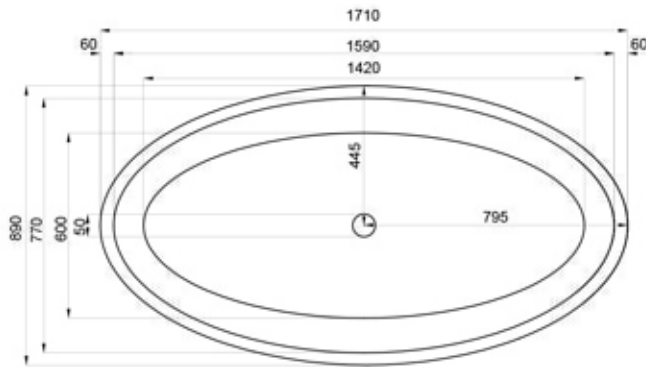

# Maya DADOquartz Bathtub

1710x890x570mm  
No Overflow

## Product Specification:

Product Code: SBM/040

Base Dimensions: 1420x600mm

Size: 1710x890x570mm

Waste to floor: 100mm

60 - 65mm thick edge • scratch and abrasion resistant • Matt/Gloss finish • No tap holes •

Waste diameter: 50mm • Weight: 100kg • Shipping Mass: 150kg • Packing dimensions: 1790x930x690mm •

Water Capacity: 195L • 25 year Warranty • Colour: White

[www.dadobaths.co.za](http://www.dadobaths.co.za)