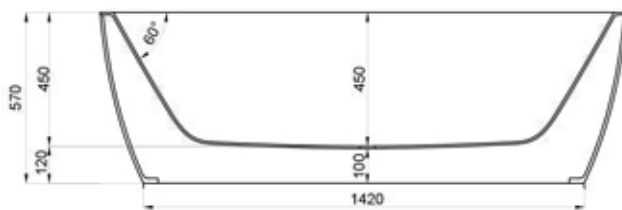

# Maya DADOquartz Bathtub

1710x890x570mm  
No Overflow

## Product Specification:

Product Code: SBM/040

Base Dimensions: 1420x600mm

Size: 1710x890x570mm

Waste to floor: 100mm

60 - 65mm thick edge • scratch and abrasion resistant • Matt/Gloss finish • No tap holes •

Waste diameter: 50mm • Weight: 100kg • Shipping Mass: 150kg • Packing dimensions: 1790x930x690mm •

Water Capacity: 195L • 25 year Warranty • Colour: White

[www.dadobaths.co.za](http://www.dadobaths.co.za)