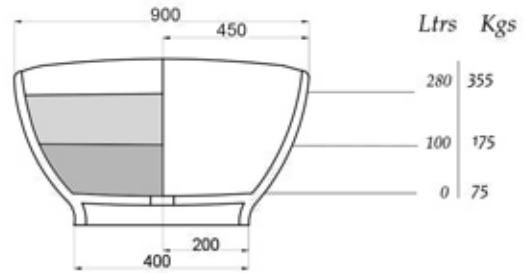

# Melbourne DADOquartz Bathtub

1650x900x610mm  
No Overflow

## Product Specification:

Product Code: SBM/063

Base dimensions: 1000x400mm

Size: 1650x900x610mm

Waste to Floor: 100mm

20 - 25mm thick edge • scratch and abrasion resistant • Matt/Gloss finish • No tap holes •

Waste diameter: 50mm • Weight: 75kg • Shipping Mass: 125kg • Packing dimensions: 1730x940x780mm •

Water Capacity: 280L • 25 year Warranty • Colour: White • can take nikki/filler spout

[www.dadobaths.co.za](http://www.dadobaths.co.za)