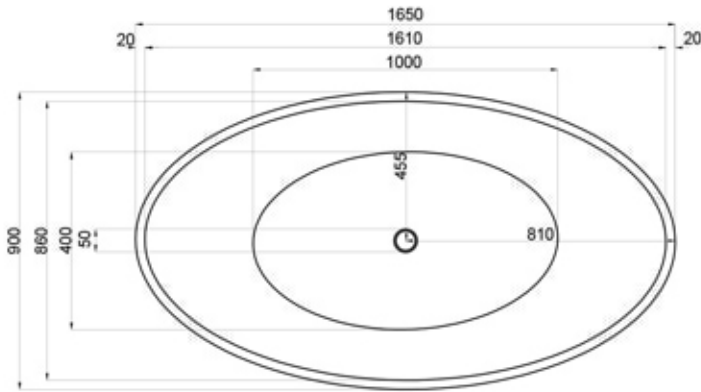

# Melbourne DADOquartz Bathtub

1650x900x610mm  
No Overflow

## Product Specification:

Product Code: SBM/063

Base dimensions: 1000x400mm

Size: 1650x900x610mm

Waste to Floor: 100mm

20 - 25mm thick edge • scratch and abrasion resistant • Matt/Gloss finish • No tap holes •

Waste diameter: 50mm • Weight: 75kg • Shipping Mass: 125kg • Packing dimensions: 1730x940x780mm •

Water Capacity: 280L • 25 year Warranty • Colour: White • can take nikki/filler spout

[www.dadobaths.co.za](http://www.dadobaths.co.za)