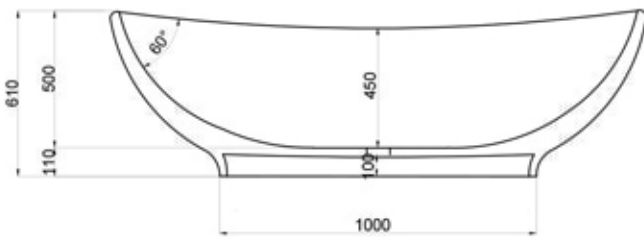

# Melbourne DADOquartz Bathtub

1650x900x610mm  
No Overflow

## Product Specification:

Product Code: SBM/063

Base dimensions: 1000x400mm

Size: 1650x900x610mm

Waste to Floor: 100mm

20 - 25mm thick edge • scratch and abrasion resistant • Matt/Gloss finish • No tap holes •

Waste diameter: 50mm • Weight: 75kg • Shipping Mass: 125kg • Packing dimensions: 1730x940x780mm •

Water Capacity: 280L • 25 year Warranty • Colour: White • can take nikki/filler spout

[www.dadobaths.co.za](http://www.dadobaths.co.za)