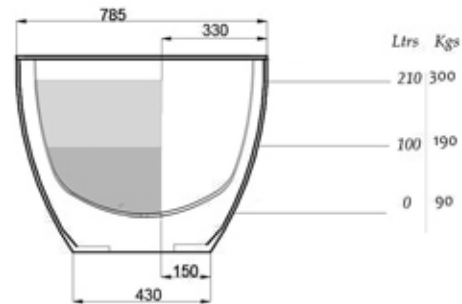

# Moloko DADOquartz Bathtub

1775x785x605mm  
No Overflow

## Product Specification:

Product Code: SBM/008  
Base dimension: 895x430mm

Size: 1775x785x605mm  
Waste to Floor: 95mm

80 - 85mm thick edge • scratch and abrasion resistant • Matt/Gloss finish • No tap holes •

Waste diameter: 50mm • Weight: 95kg • Shipping Mass: 145kg • Packing dimensions: 1860x840x660mm •

Water Capacity: 210L • 25 year Warranty • Colour: White • can take nikki/filler spout

[www.dadobaths.co.za](http://www.dadobaths.co.za)