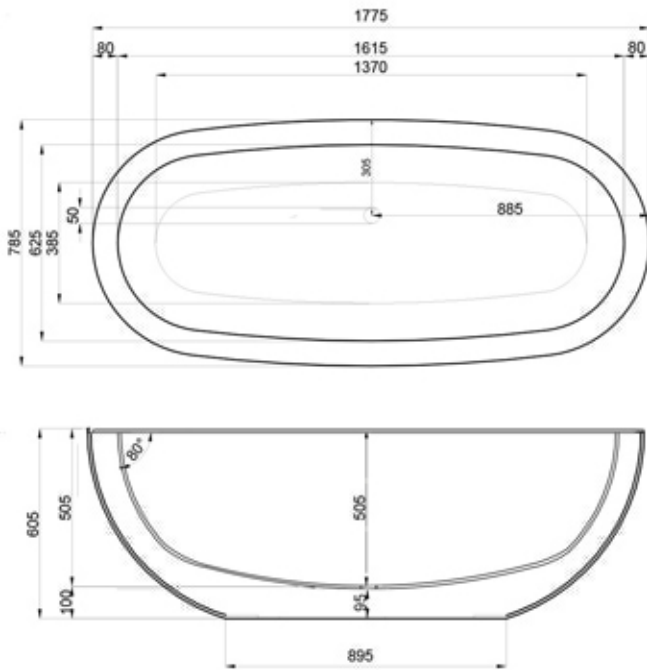

# Moloko DADOquartz Bathtub

1775x785x605mm  
No Overflow

## Product Specification:

Product Code: SBM/008  
Base dimension: 895x430mm

Size: 1775x785x605mm  
Waste to Floor: 95mm

80 - 85mm thick edge • scratch and abrasion resistant • Matt/Gloss finish • No tap holes •

Waste diameter: 50mm • Weight: 95kg • Shipping Mass: 145kg • Packing dimensions: 1860x840x660mm •

Water Capacity: 210L • 25 year Warranty • Colour: White • can take nikki/filler spout

[www.dadobaths.co.za](http://www.dadobaths.co.za)

DADObaths pursue a policy of continual development and improvement and as such, product specifications may be change without prior notice. All dimensions listed herein are only intended as a guide. Cast products are subject to size variants of +/- 5%. The exact colour and finish of the products may vary from those depicted in the brochure. DADObaths recommend that for absolute clarity in the selection of options, visit their nearest DADObaths approved stocklist.